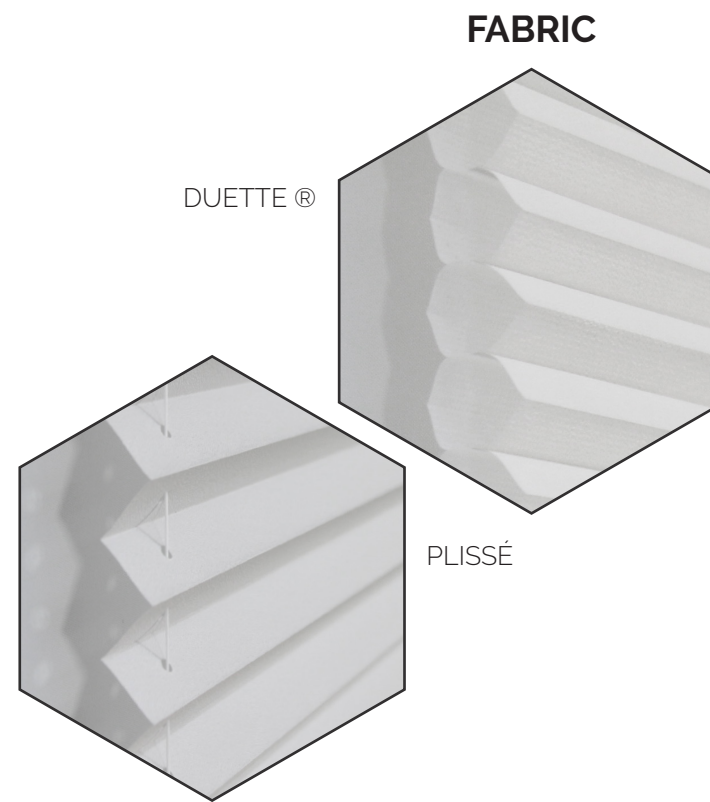

CHAIN &
ELECTRIC OPERATION

HEM BARS

POCKET
HEM BAR
(STANDARD)

FABRIC
COVERED
HEM BAR

TRENDY
VISIBLE
HEM BAR

VISIBLE HEM BAR
EXTRA HEAVY

EASY DECO CONCEPT:
WINGS

EASY DECO CONCEPT:
PROFILE

EASY DECO CONCEPT:
CASSETTE

ROUNDED
CASSETTE

SQUARED
CASSETTE

DUO ROLL

SYSTEMS & CASSETTES

PLISSÉ AND DUETTE®

SYSTEMS

F-SYSTEMS FREE HANGING