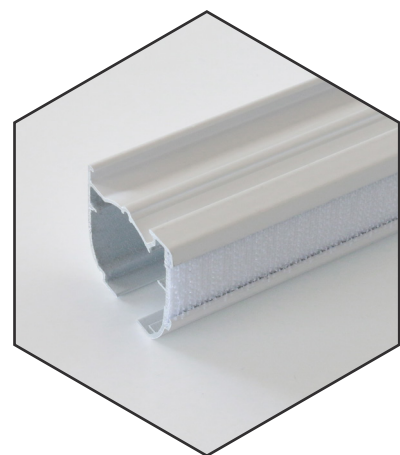

PL-SYSTEMS HORIZONTAL & SLOPING

- PL11-SYSTEM
MANUAL OPERATION WITH PIVOT ROD
- PLE12-SYSTEM
ELECTRIC OPERATION

- VS1-SYSTEM
1 SYSTEM FIXED ON THE TOP

- VS2-SYSTEM
1 SYSTEM HANDLE ON THE TOP AND ON THE BOTTOM
VS2 IS ALSO AVAILABLE WITH AN ADHESIVE RAIL (VS2 KL)

- VS3-SYSTEM
1 SYSTEM FIXED ON THE TOP
2 FABRICS

ROMAN BLINDS

ROMAN BLINDS SYSTEMS

ULTIMA
MANUAL
OPERATION

EXTREMA
(HEAVY DUTY)
MANUAL &
ELECTRIC
OPERATION

CURTAINS

CONFECTION TYPES

PACKET