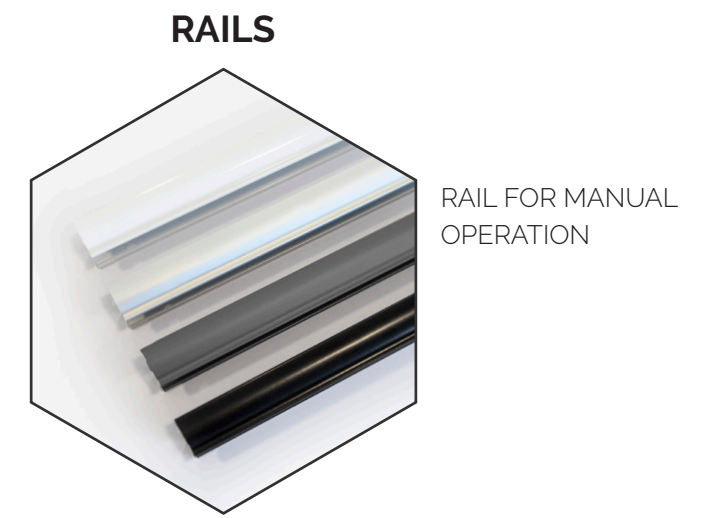

CHAIN &
ELECTRIC OPERATION

HEM BARS

POCKET
HEM BAR
(STANDARD)

FABRIC
COVERED
HEM BAR

TRENDY
VISIBLE
HEM BAR

VISIBLE HEM BAR
EXTRA HEAVY

EASY DECO CONCEPT:
WINGS

EASY DECO CONCEPT:
PROFILE

EASY DECO CONCEPT:
CASSETTE

ROUNDED
CASSETTE

SQUARED
CASSETTE

DUO ROLL

SYSTEMS & CASSETTES

PLISSÉ AND DUETTE®

SYSTEMS

F-SYSTEMS FREE HANGING