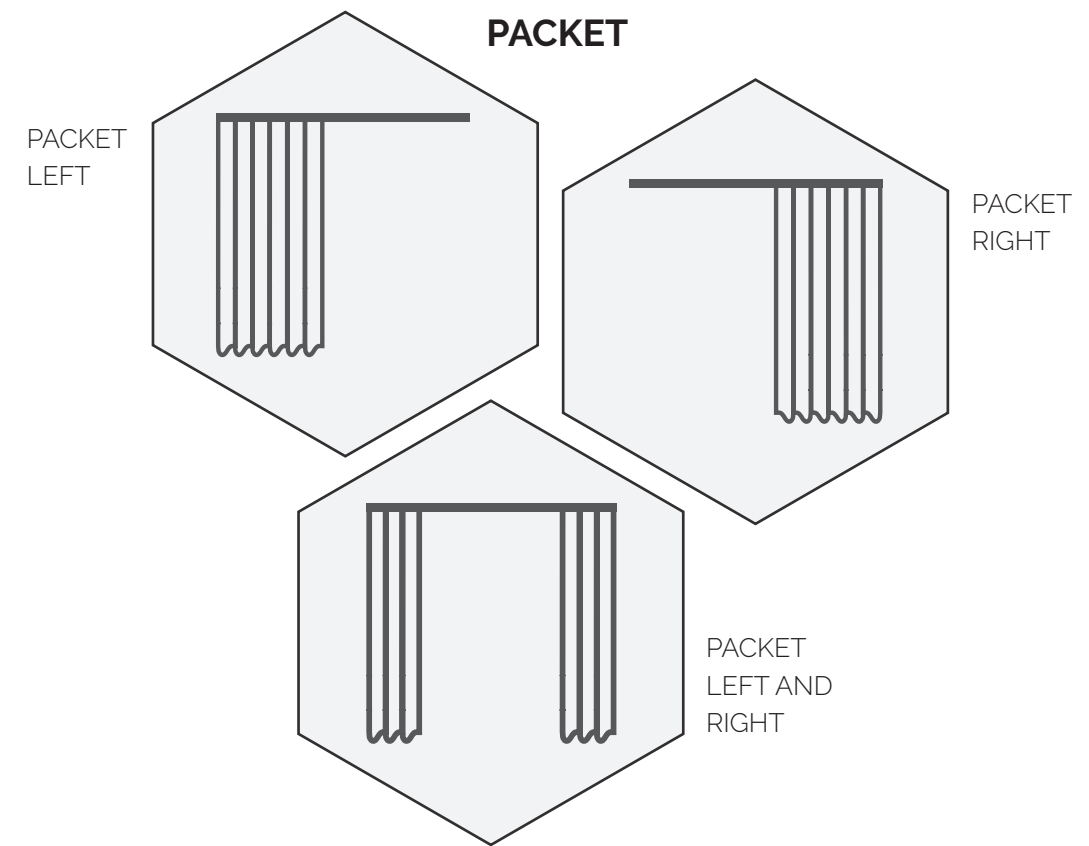

PL-SYSTEMS HORIZONTAL & SLOPING

- PL11-SYSTEM
MANUAL OPERATION WITH PIVOT ROD
- PLE12-SYSTEM
ELECTRIC OPERATION

- VS1-SYSTEM
1 SYSTEM FIXED ON THE TOP

- VS2-SYSTEM
1 SYSTEM HANDLE ON THE TOP AND ON THE BOTTOM
VS2 IS ALSO AVAILABLE WITH AN ADHESIVE RAIL (VS2 KL)

- VS3-SYSTEM
1 SYSTEM FIXED ON THE TOP
2 FABRICS

ROMAN BLINDS

ROMAN BLINDS SYSTEMS

ULTIMA
MANUAL
OPERATION

EXTREMA
(HEAVY DUTY)
MANUAL &
ELECTRIC
OPERATION

CURTAINS

CONFECTION TYPES

PACKET