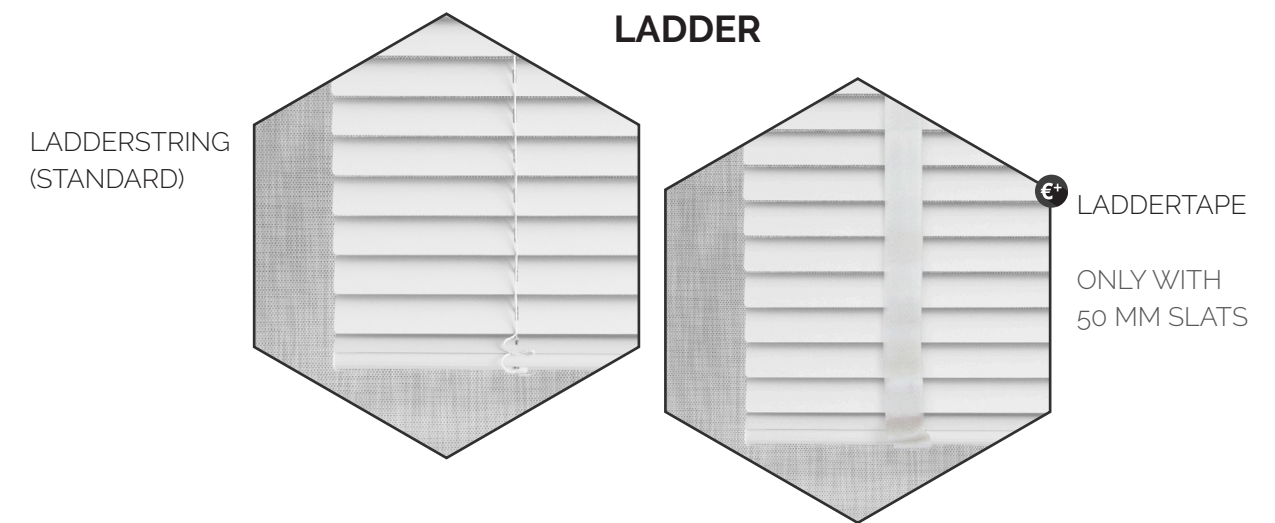

PACKET LEFT AND RIGHT

VENETIANS

ALU

SLAT WIDTH

LADDER

VENETIANS

WOOD

BLINDS