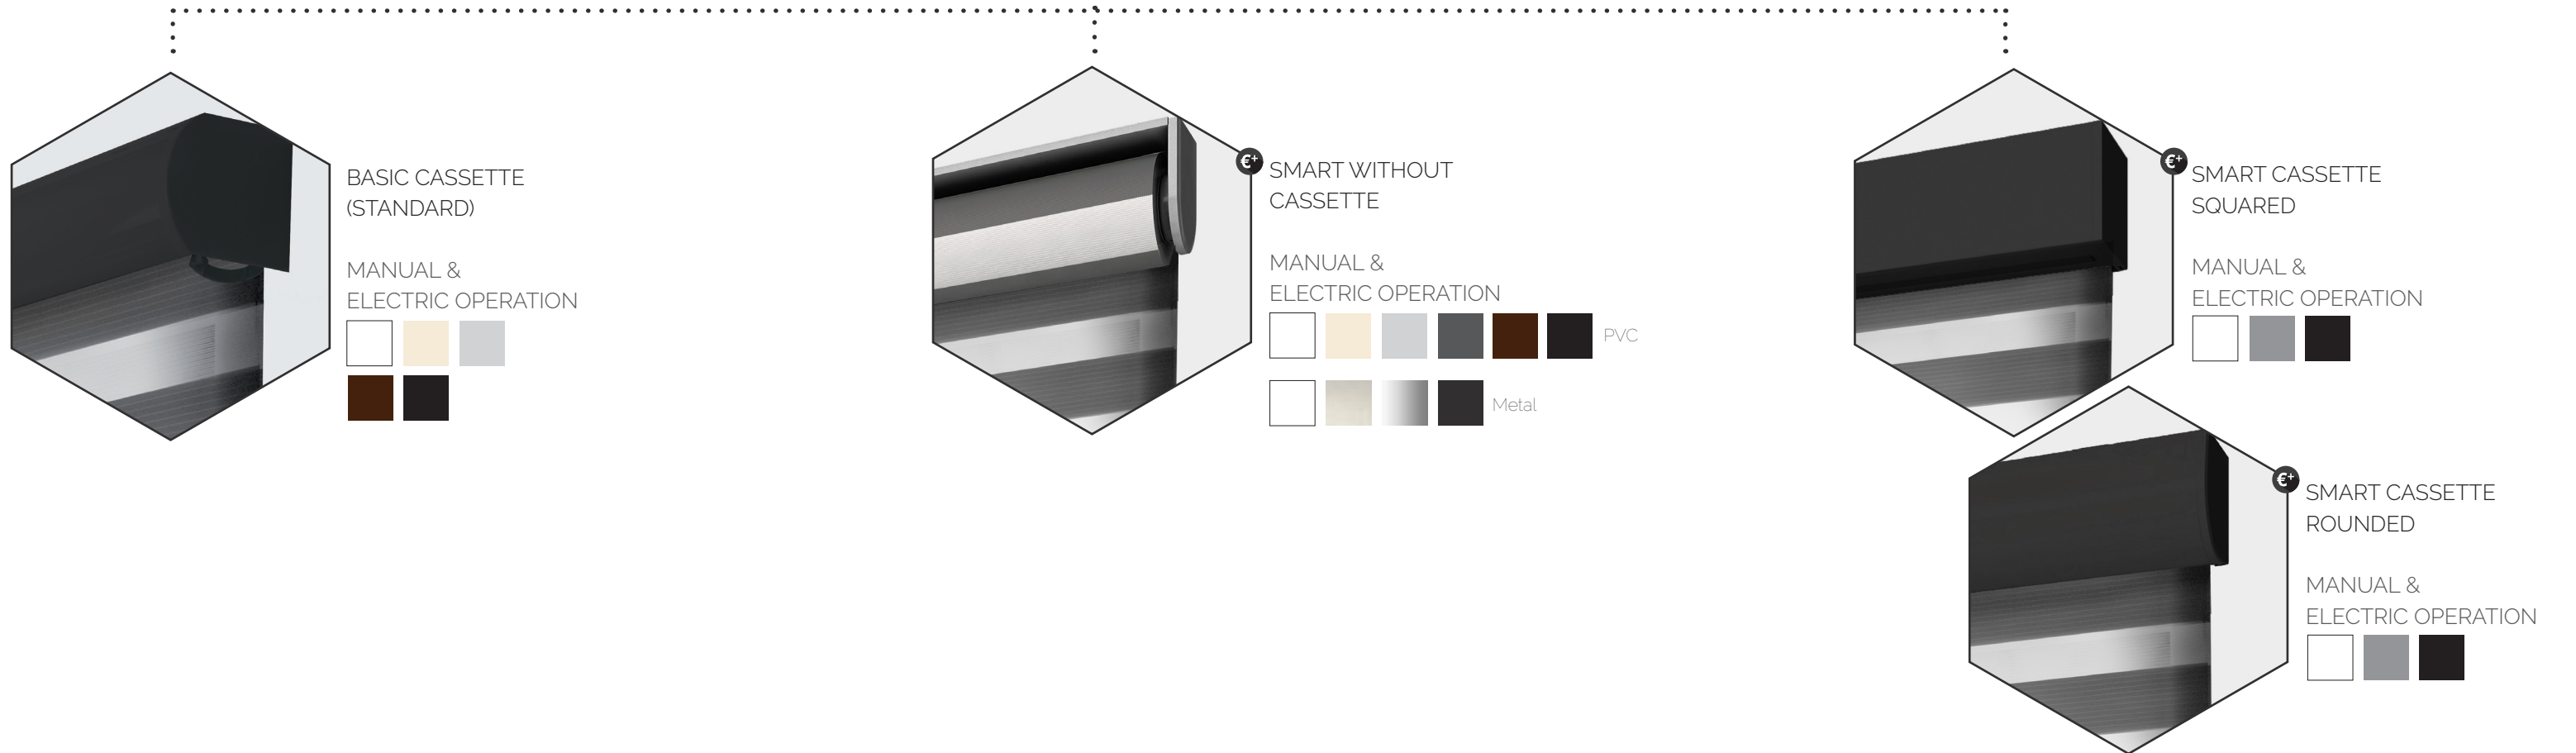

CHAIN &
ELECTRIC OPERATION

HEM BARS

POCKET
HEM BAR
(STANDARD)

FABRIC
COVERED
HEM BAR

TRENDY
VISIBLE
HEM BAR

VISIBLE HEM BAR
EXTRA HEAVY

EASY DECO CONCEPT:
WINGS

EASY DECO CONCEPT:
PROFILE

EASY DECO CONCEPT:
CASSETTE

ROUNDED
CASSETTE

SQUARED
CASSETTE

DUO ROLL

SYSTEMS & CASSETTES

PLISSÉ AND DUETTE®

SYSTEMS

F-SYSTEMS FREE HANGING

- F1-SYSTEM
MANUAL OPERATION WITH CORD
- F4-SYSTEM
MANUAL OPERATION WITH CHAIN
- FE-SYSTEM
ELECTRIC OPERATION

VS-SYSTEMS FIXED WITH TENSION CORDS

- VS1, VS2, VS3-SYSTEM
MANUAL OPERATION WITH HANDLE OR ROD