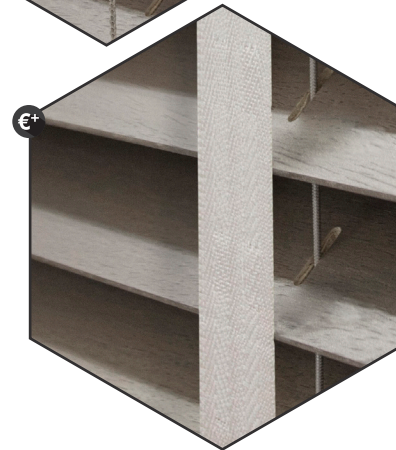

VENETIANS

WOOD

BLINDS

VALANCE

LADDER