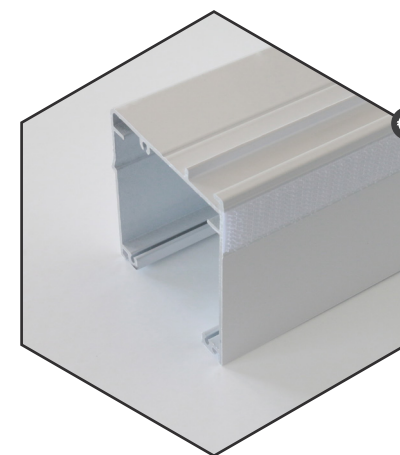

- VS3-SYSTEM
1 SYSTEM FIXED ON THE TOP
2 FABRICS

ROMAN BLINDS

ROMAN BLINDS SYSTEMS

ULTIMA
MANUAL
OPERATION

EXTREMA
(HEAVY DUTY)
MANUAL &
ELECTRIC
OPERATION

CURTAINS

CONFECTION TYPES

PACKET