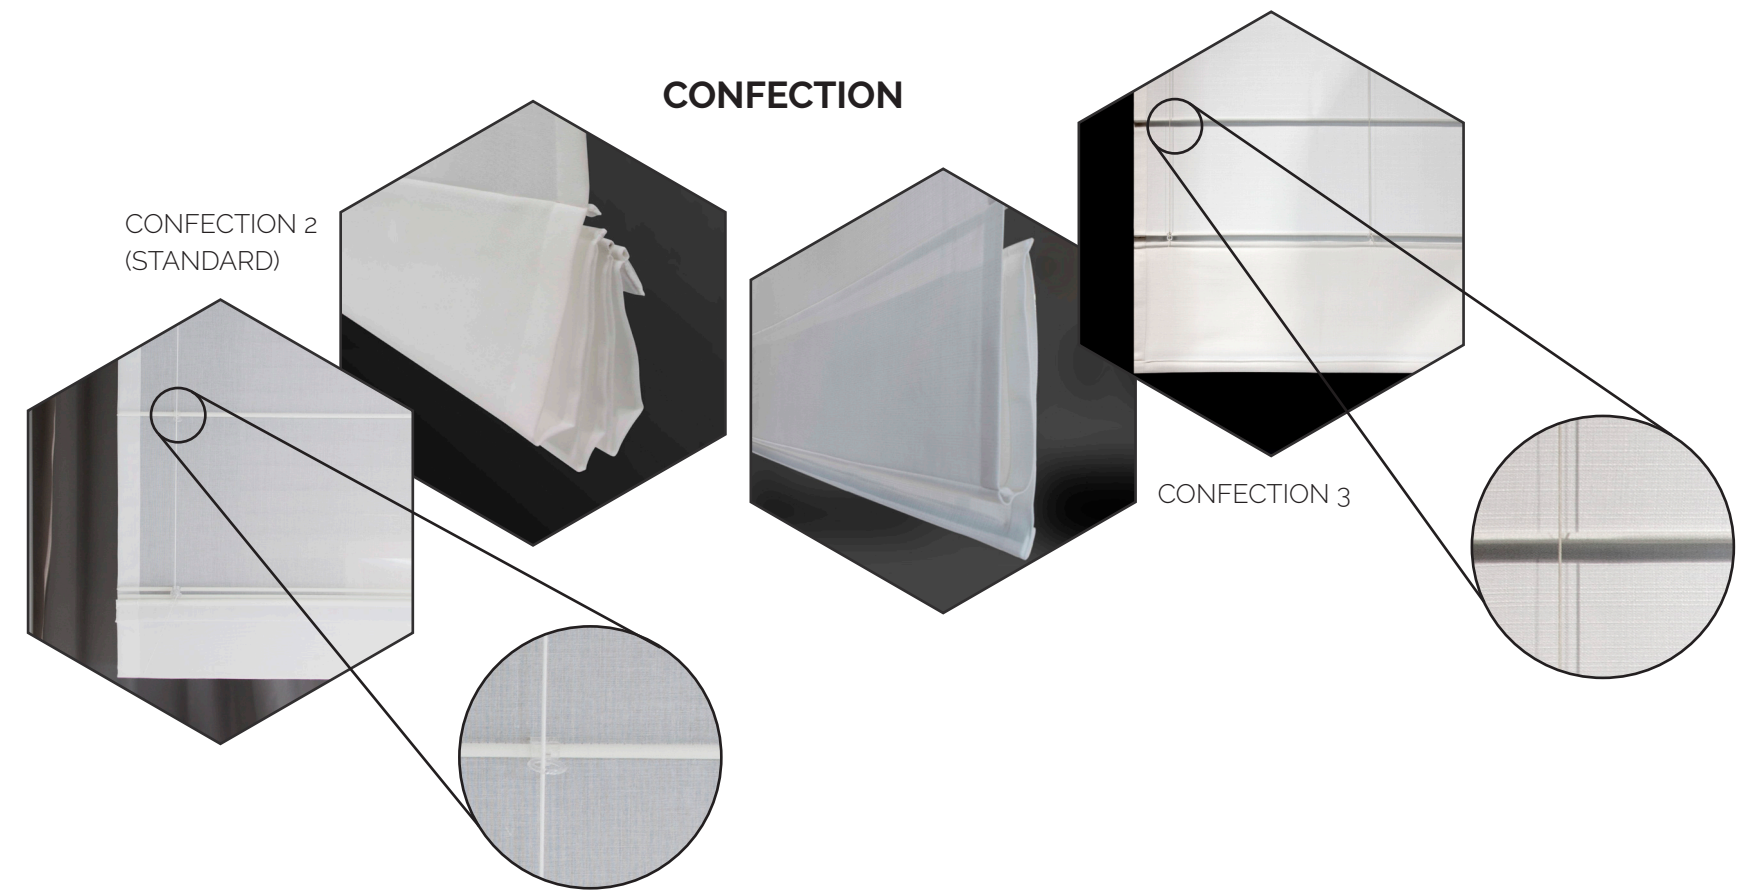

PL-SYSTEMS HORIZONTAL & SLOPING

- PL11-SYSTEM
MANUAL OPERATION WITH PIVOT ROD
- PLE12-SYSTEM
ELECTRIC OPERATION

- VS1-SYSTEM
1 SYSTEM FIXED ON THE TOP

- VS2-SYSTEM
1 SYSTEM HANDLE ON THE TOP AND ON THE BOTTOM
VS2 IS ALSO AVAILABLE WITH AN ADHESIVE RAIL (VS2 KL)

- VS3-SYSTEM
1 SYSTEM FIXED ON THE TOP
2 FABRICS

ROMAN BLINDS

ROMAN BLINDS SYSTEMS

ULTIMA
MANUAL
OPERATION

EXTREMA
(HEAVY DUTY)
MANUAL &
ELECTRIC
OPERATION

CURTAINS

CONFECTION TYPES

PACKET