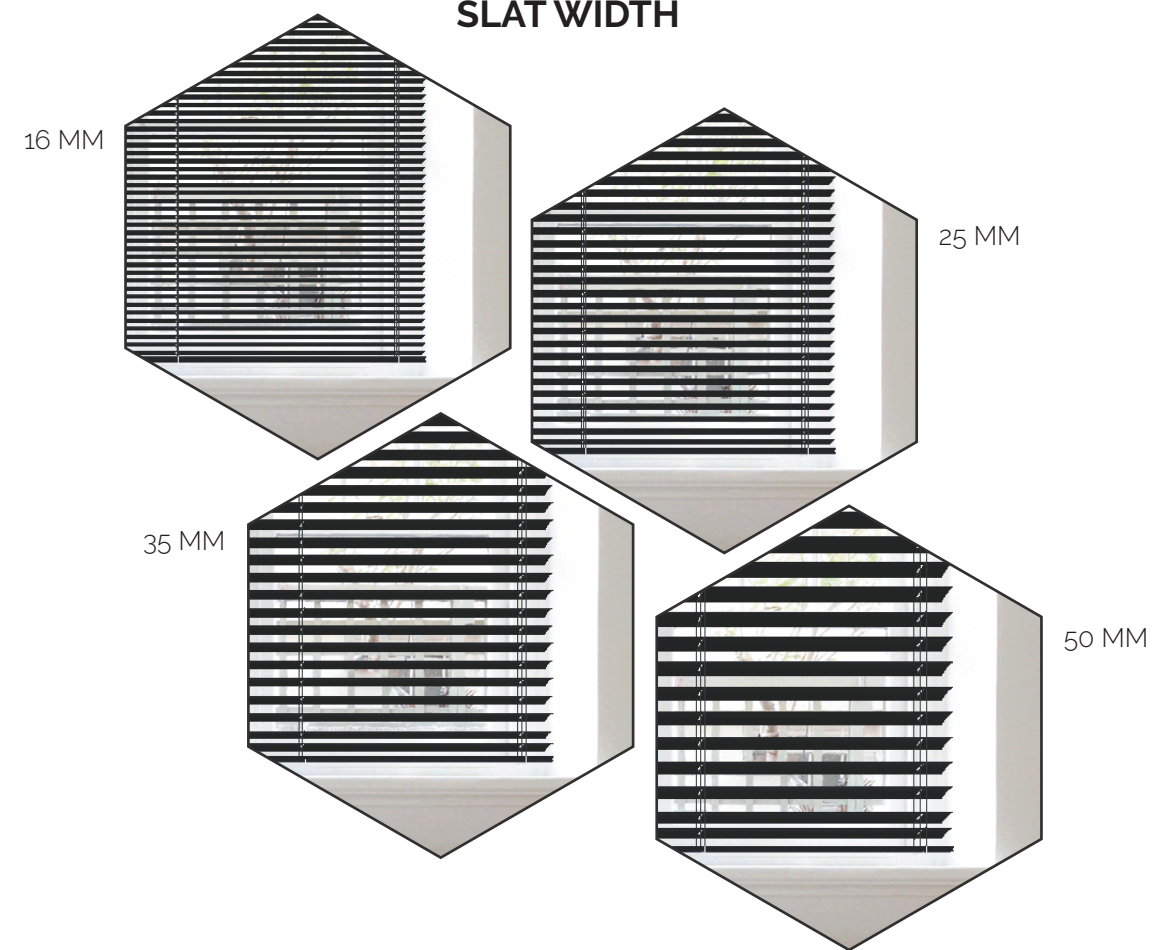

SLAT WEIGHTS

SLAT WEIGHT WITH BOTTOM CHAIN (STANDARD)

WHITE SLAT WEIGHT WITHOUT BOTTOM CHAIN

STITCHED SLAT WEIGHT

PACKET

PACKET LEFT

PACKET RIGHT

PACKET MIDDLE

PACKET LEFT AND RIGHT

VENETIANS

ALU

SLAT WIDTH

LADDER

VENETIANS

WOOD

BLINDS

STANDARD
BLIND

MANUAL &
ELECTRIC OPERATION

CLASSIC
BLIND

ONLY MANUAL
OPERATION
ONLY 50 MM SLATS

VALANCE

STRAIGHT
VALANCE

ROUNDED
VALANCE

CONVEXED
VALANCE