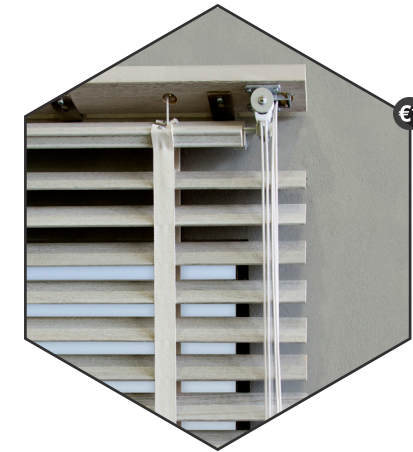

STANDARD
BLIND

MANUAL &
ELECTRIC OPERATION

CLASSIC
BLIND

ONLY MANUAL
OPERATION
ONLY 50 MM SLATS

VALANCE

STRAIGHT
VALANCE

ROUNDED
VALANCE

CONVEXED
VALANCE