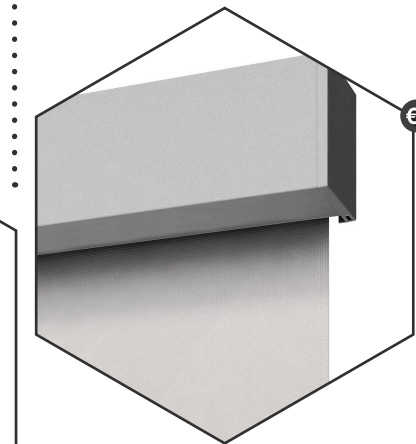

CHAIN &
ELECTRIC OPERATION

HEM BARS

POCKET
HEM BAR
(STANDARD)

FABRIC
COVERED
HEM BAR

TRENDY
VISIBLE
HEM BAR

VISIBLE HEM BAR
EXTRA HEAVY

EASY DECO CONCEPT:
WINGS

EASY DECO CONCEPT:
PROFILE

EASY DECO CONCEPT:
CASSETTE

ROUNDED
CASSETTE

SQUARED
CASSETTE

DUO ROLL

SYSTEMS & CASSETTES

PLISSÉ AND DUETTE®

SYSTEMS

F-SYSTEMS FREE HANGING